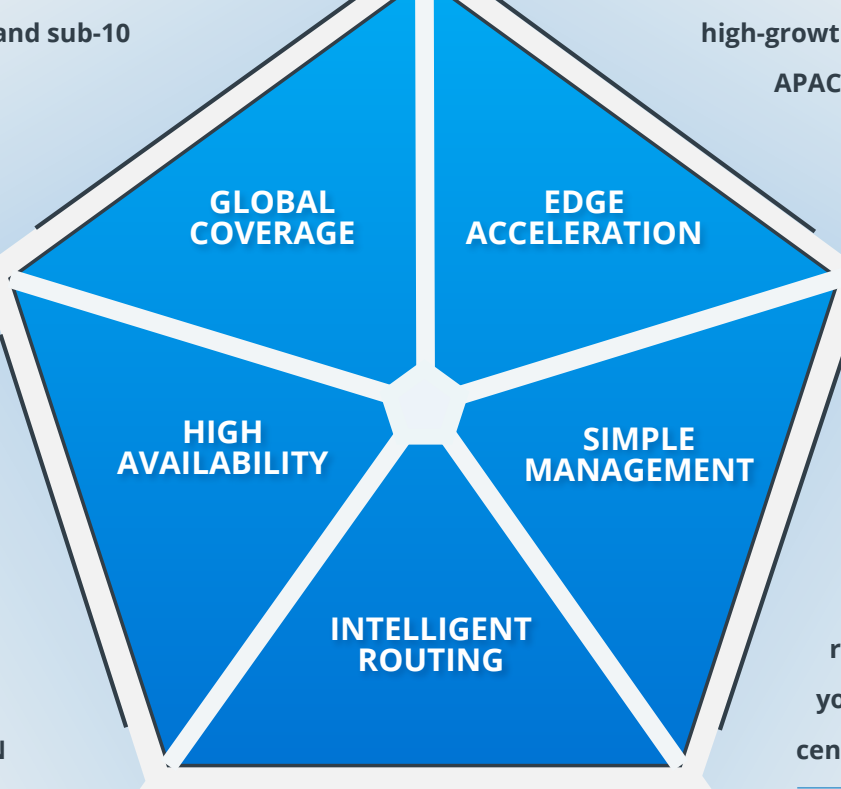

CDN

CONTENT DELIVERY NETWORK

WHAT IS ZENLAYER CDN?

Users today expect instant access to content, regardless of where it originates. Zenlayer makes this easy with Content Delivery Network (CDN), a purpose-built content acceleration tool for instant and reliable content delivery at the network edge.

Built on the Zenlayer global private network, Zenlayer CDN gets content to users faster and more reliably than traditional networking solutions, with ultra-low latency.

WHAT'S UNIQUE ABOUT ZENLAYER CDN?

No matter where your users are located, we offer nearby servers. Our global coverage can deliver content in under 30 ms within the Zenlayer network with under 25 average ms last-mile connectivity and sub-10 ms to major cities.

Once you upload content into our portal, we distribute the material to edge locations using a private, global backbone. We offer wide access to numerous edge locations throughout high-growth markets in places like APAC, EMEA, LATAM, and North America.

Zenlayer CDN leverages multiple servers and route redundancy for load optimization, enabling high availability with minimal interruptions. Zenlayer CDN will keep users immersed in your content.

Zenlayer CDN comes with simple management over an intuitive interface. View real-time analytics and adjust your network any time from a central management portal.

Our network offers advanced intelligent routing, to direct user requests to local servers. This helps ensure speedy and reliable content delivery, even during demand spikes.

Reduce load times for ANY kind of content.

WHAT DOES ZENLAYER CDN OFFER?

CONNECTIVITY