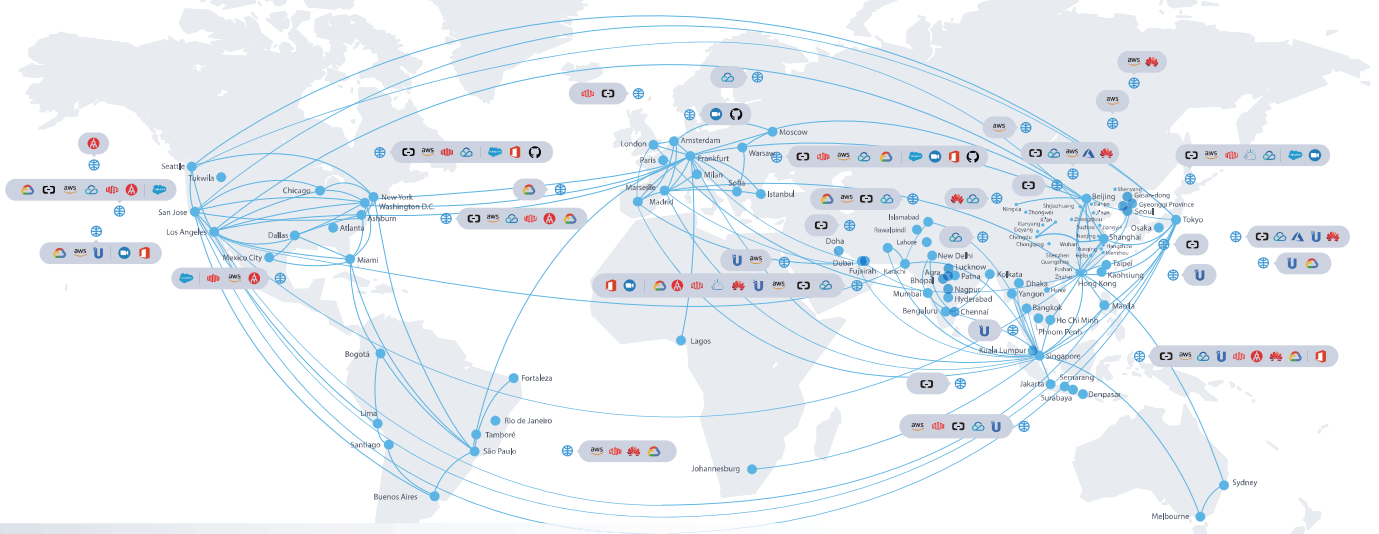

## For Data Centers:

- Global Reach: 300+ edge nodes and 130+ Tbps network capacity for seamless interconnection between data centers worldwide
- Flexibility: Port + bandwidth model enables data centers to offer on-demand services, improving tenant satisfaction
- Efficiency: Real-time monitoring and dynamic bandwidth allocation optimize resource utilization and operational costs

## For SD-WAN Providers:

- Scale backbone across 50+ countries to meet evolving customer needs
- Boost SaaS performance with Zenlayer's global PoP coverage and NNI interconnections in key regions like Hong Kong, ensuring faster, and more reliable service delivery

# Your Gateway to the World's Fastest-Growing Emerging Markets

With 300+ edge nodes strategically placed around the world, 300+ cloud onramps and a massive 130+ Tbps of network capacity, we're talking serious reach, even into some of the hardest-to-reach markets in the world. Access a global super highway built just for your business – fast, reliable, and ready to take you anywhere.

### Unmatched Global Reach

Leverage our unrivaled global footprint and strategically placed edge nodes to scale your business quickly